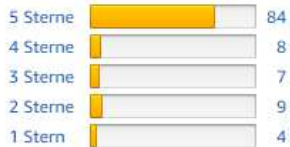

Emma Matratze aus Memory-Viskoschaum 140x200cm extrem atmungsaktiv -... > [Kundenrezensionen](#)

Kundenrezensionen

★★★★☆ 112

4,4 von 5 Sternen

Rezension schreiben

Emma Matratze aus Memory-Viskoschaum 140x200cm extrem atmungsaktiv - als Bett ohne Lattenrost verwendbar

von EMMA

Größe: 140x200 | [Ändern](#)

Preis: 559,00 € + Versandkostenfrei

Am höchsten bewertete positive Rezension

[Alle 92 positiven Rezensionen anzeigen](#)

★★★★★ Sehr zufrieden

Von Paulinux am 14. Oktober 2017

Schlafe jetzt seit 2 Monaten auf der Matratze und würde sie nicht mehr hergeben. Ist mega bequem, nicht zu weich, nicht zu hart. Tatsächlich habe ich, wenn ich so drüber nachdenke, deutlich weniger oder keine Rückenprobleme mehr seitdem. Die Matratze hat kurz synthetisch gerochen, aber für mich nicht unangenehm. Meine 180cm Matratze besteht aus einem Kern, also gibt es auch keine Besucherritze, worauf ich großen Wert gelegt habe. Die Bodyguard-Matratze hatte ich zum Kaufzeitpunkt nicht auf dem Schirm. Die Emma ist 6,5cm dicker und anders aufgebaut. Ob der deutliche Mehrpreis (immerhin 350€) für die Emma gerechtfertigt ist, weiß ich nicht. Lieferung war schnell und problemlos

Am höchsten bewertete kritische Rezension

[Alle 20 kritischen Rezensionen](#)

7 Personen fanden diese Informationen hilfreich

★★★☆☆ Keine Matratze für Jeden.

Von Heinrich A. am 10. April 2017

Moin Leute,

ich, 1,74 cm groß und ca. 74 kg schwer habe mir diese Emma-Matratze bestellt in der Hoffnung, endlich die eine oder keine Matratze fürs Leben zu finden.

Erstmal: nach dem auspacken gab es schon einen derben Chemie-Geruch, der sich erst nach 5 Tagen verflogen hat. Meine damalige Matratze hatte keinen so dollen Geruch abgesondert, als diese neu war. Liegt aber sicher daran, weil diese nicht Vakuumverpackt angekommen war. Also ist ein solcher Geruch irgendwo normal. Er vergeht aber in jedem Fall.

[Lesen Sie weiter](#)

Sortieren
nach:

Top bewertet

Filtern
nach:

Alle Rezense...

Alle Sterne

Alle Formate

Suchwort

Suchen

★★★★★ Sehr zufrieden

Von Paulinux am 14. Oktober 2017

Größe: 180x200 | [Verifizierter Kauf](#)

Schlafe jetzt seit 2 Monaten auf der Matratze und würde sie nicht mehr hergeben. Ist mega bequem, nicht zu weich, nicht zu hart. Tatsächlich habe ich, wenn ich so drüber nachdenke, deutlich weniger oder keine Rückenprobleme mehr seitdem. Die Matratze hat kurz synthetisch gerochen, aber für mich nicht unangenehm. Meine 180cm Matratze besteht aus einem Kern, also gibt es auch keine Besucherritze, worauf ich großen Wert gelegt habe. Die Bodyguard-Matratze hatte ich zum Kaufzeitpunkt nicht auf dem Schirm